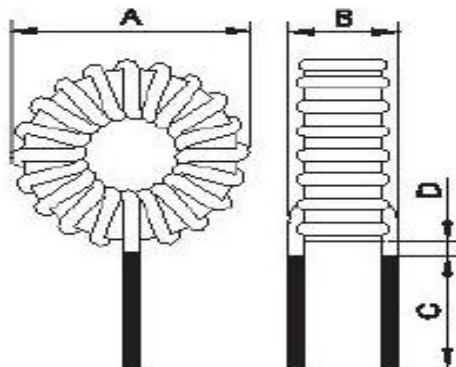

DIP RF CHOKES

FEATURES

- * Compact size, high performance, low cost
- * With Large current loads
- * toroidal shape core reduces coils roar to an all-time low

特性

- * 小型化，高效率，低成本
- * 大电流加载
- * 环形CORE有效降低线圈轰鸣

ORDERING CODE(标志示例)

HTCM **1005** - **RI** **330** - **CA**
(1) (2) (3) (4) (5)

- (1) HTCM 向华料号 Part Number
- (2) 尺寸 Dimensions
- (3) 材质 RI
- (4) 电感量 Inductance
- (5) 尾码 Tail code

HTC/HTCM SERIES

Design according to customer requirements